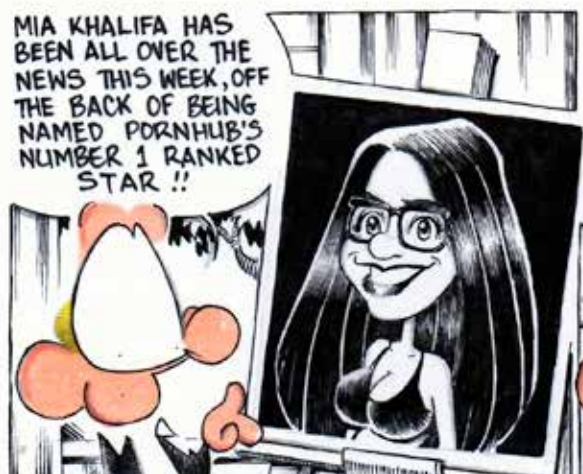

edge
COMIX

No. 17

2015

GROOVY TRAVY!

**FUTURE
SHOCKED**

MERMAID MILITIA

future shock

BY BRETT WILLIAMS
INSTAGRAM/BATTLEPART
FACEBOOK.COM/BATTLEPART
ART DIRECTOR - NACHI WILLIAMS

MS. MAGI VERSUS
THE METAPHYSICAL MENACE OF...

THE HAIRY EYEBALLS

WOAH.. THE COLOURS..