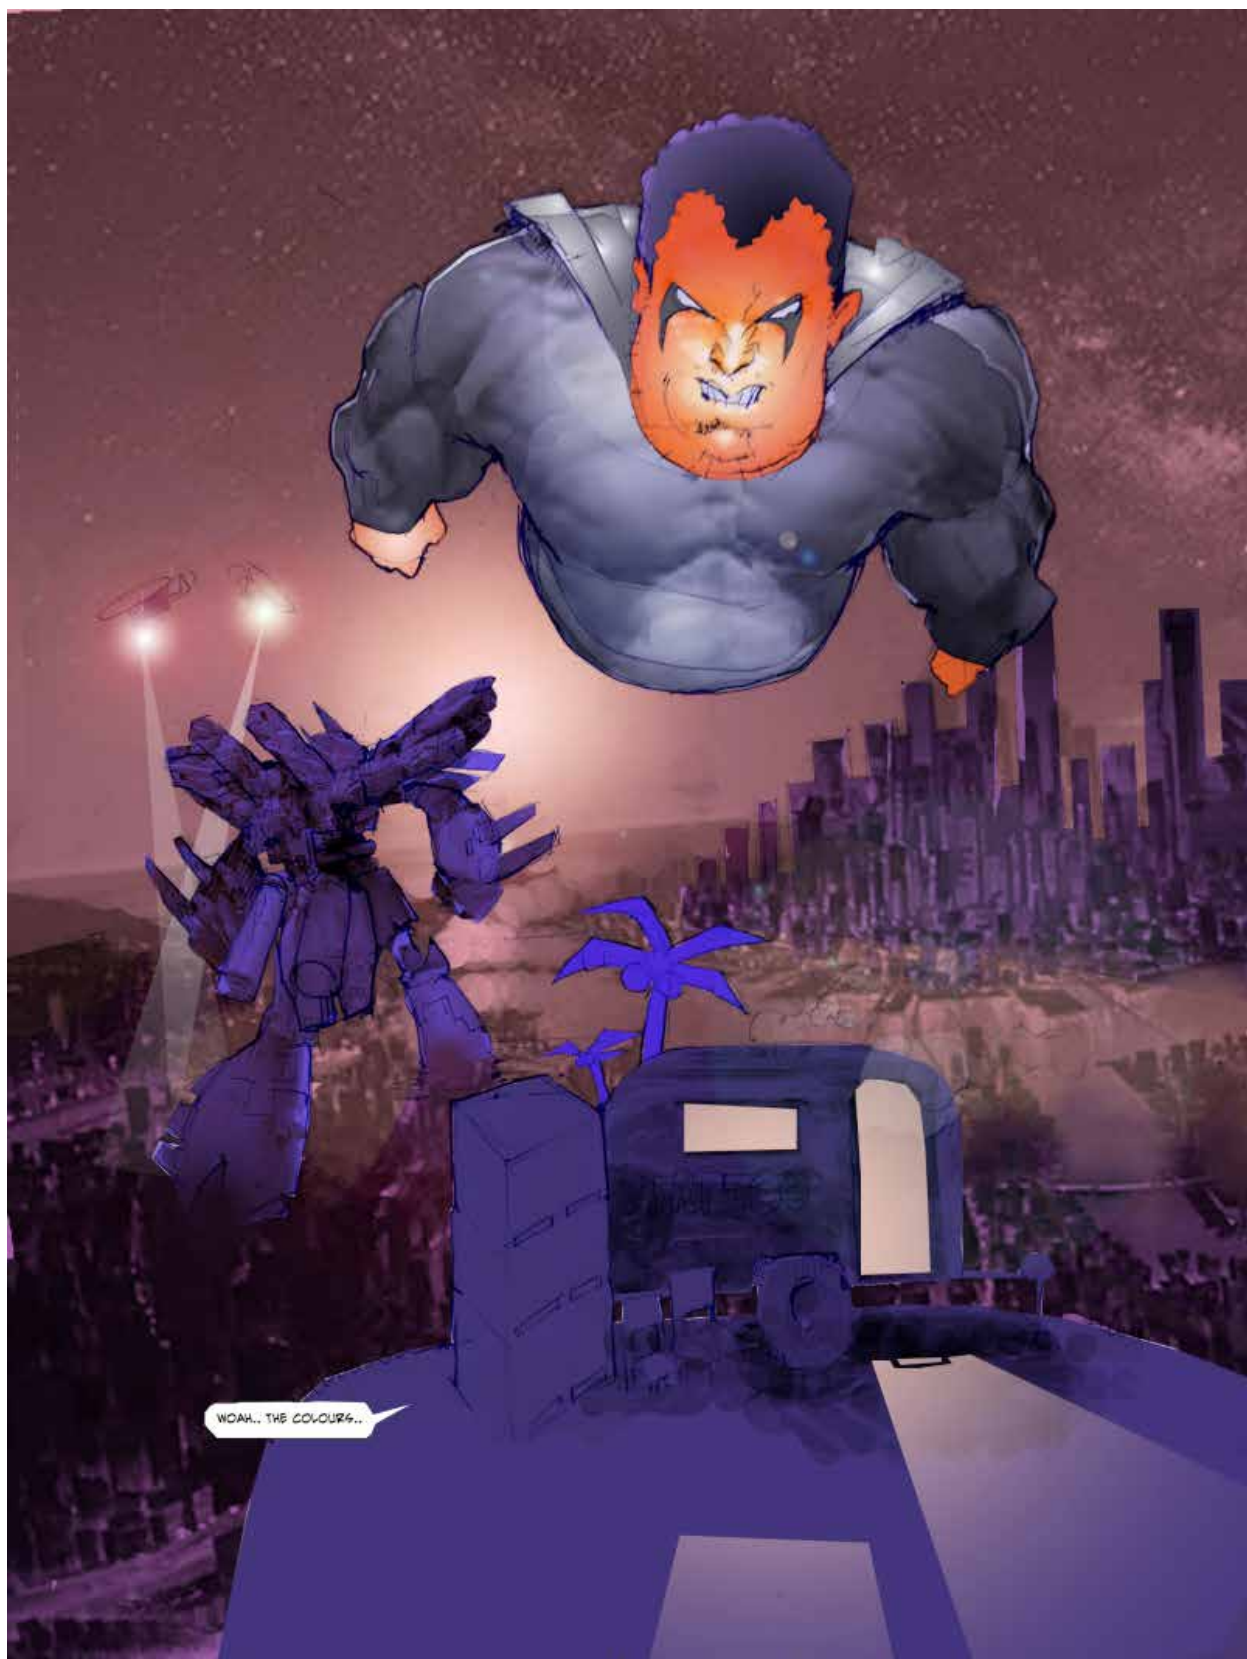

edge
COMIX

No. 17

2015

GROOVY TRAVY!

**FUTURE
SHOCKED**

MERMAID MILITIA

future shock

BY BRETT WILLIAMS
INSTAGRAM/BATTLEPART
FACEBOOK.COM/BATTLEPART
ART DIRECTOR - NACHI WILLIAMS

MS. MAGI VERSUS
THE METAPHYSICAL MENACE OF...

THE HAIRY EYEBALLS

WOAH.. THE COLOURS..