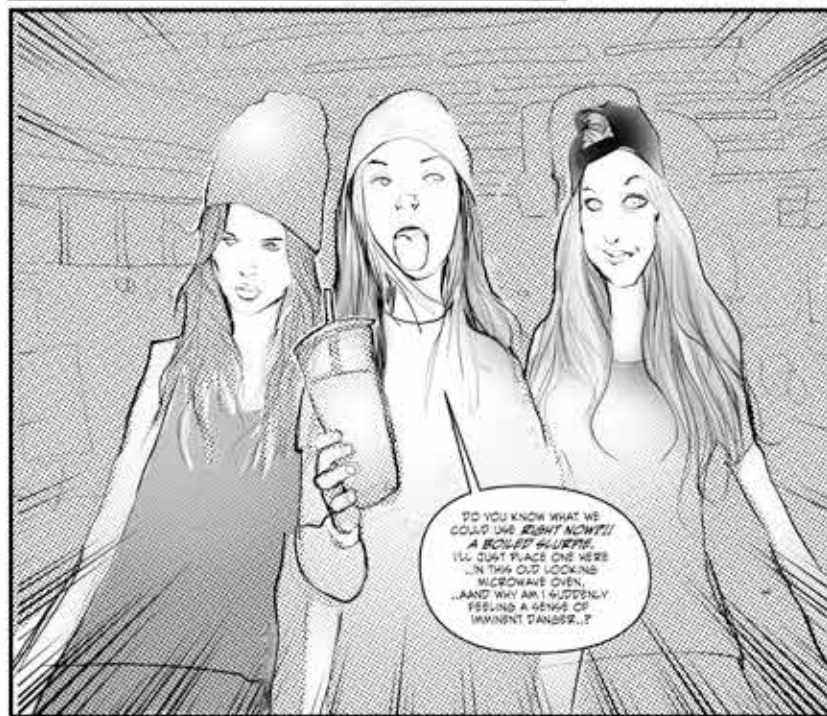

edge
COMIX

No. 17

2015

GROOVY TRAVY!

**FUTURE
SHOCKED**

MERMAID MILITIA

future shock

BY BRETT WILLIAMS
INSTAGRAM/BATTLEPART
FACEBOOK.COM/BATTLEPART
ART DIRECTOR - NACHI WILLIAMS

MS. MAGI VERSUS
THE METAPHYSICAL MENACE OF...

THE HAIRY EYEBALLS

WOAH.. THE COLOURS..